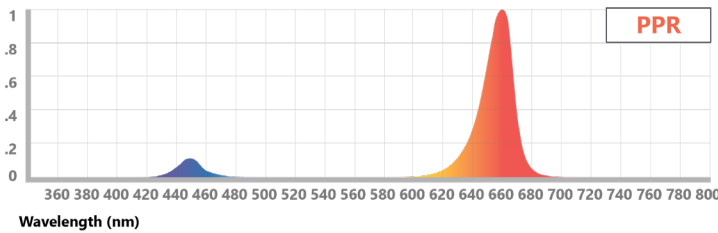

SKU	ORDER CODE	INPUT VOLTAGE	POWER FACTOR	SPECTRUM	POWER ¹ (W)	PPF ¹ ($\mu\text{MOL}/\text{S}$)	EFFICACY ¹ ($\mu\text{MOL}/\text{J}$)	LENGTH
93150990	GEHIHPPR8S7N1 LV	120-277VAC	0.94	PPR	99	346	3.5	7'9" (2360mm)
93151001	GEHIHPPR8S8N1 HV	277-480VAC	0.96	PPR	94	340	3.5	7'9" (2360mm)

Physical Specifications

DIMENSIONS AND WEIGHT				
FIXTURE LENGTH (L1)	LENS LENGTH (L2)	WIDTH (W)	HEIGHT (H)	WEIGHT
7'9" 2360mm	7'4" 2241mm	2.3" 59mm	2" 52mm	5.5 lbs 2.5 kg

Spectrum

Type R

High red light to optimize plant growth and photosynthesis