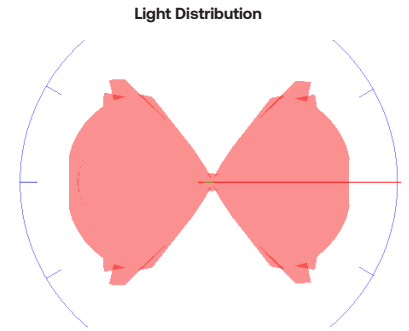

Optical System

Light Distribution	120° per side
Spectrums	PPR

Ambient Temperature

TYPE	TEMPERATURE RATING
Operating Temperature	0°C to 40°C (32°F to 104°F)

¹ Tested at 40°C per TM-21

Electrical

THD	< 20%
Efficacy Range	3.5 $\mu\text{mol}/\text{j}$
Power factor	>0.9
IP rating	IP66
Cooling	Passive

SKU	ORDER CODE	INPUT VOLTAGE	POWER FACTOR	SPECTRUM	POWER ¹ (W)	PPF ¹ ($\mu\text{MOL}/\text{S}$)	EFFICACY ¹ ($\mu\text{MOL}/\text{J}$)	LENGTH
93150990	GEHIHPPR8S7N1 LV	120-277VAC	0.94	PPR	99	346	3.5	7'9" (2360mm)
93151001	GEHIHPPR8S8N1 HV	277-480VAC	0.96	PPR	94	340	3.5	7'9" (2360mm)

Physical Specifications

DIMENSIONS AND WEIGHT				
FIXTURE LENGTH (L1)	LENS LENGTH (L2)	WIDTH (W)	HEIGHT (H)	WEIGHT
7'9" 2360mm	7'4" 2241mm	2.3" 59mm	2" 52mm	5.5 lbs 2.5 kg

Spectrum

Type R

High red light to optimize plant growth and photosynthesis